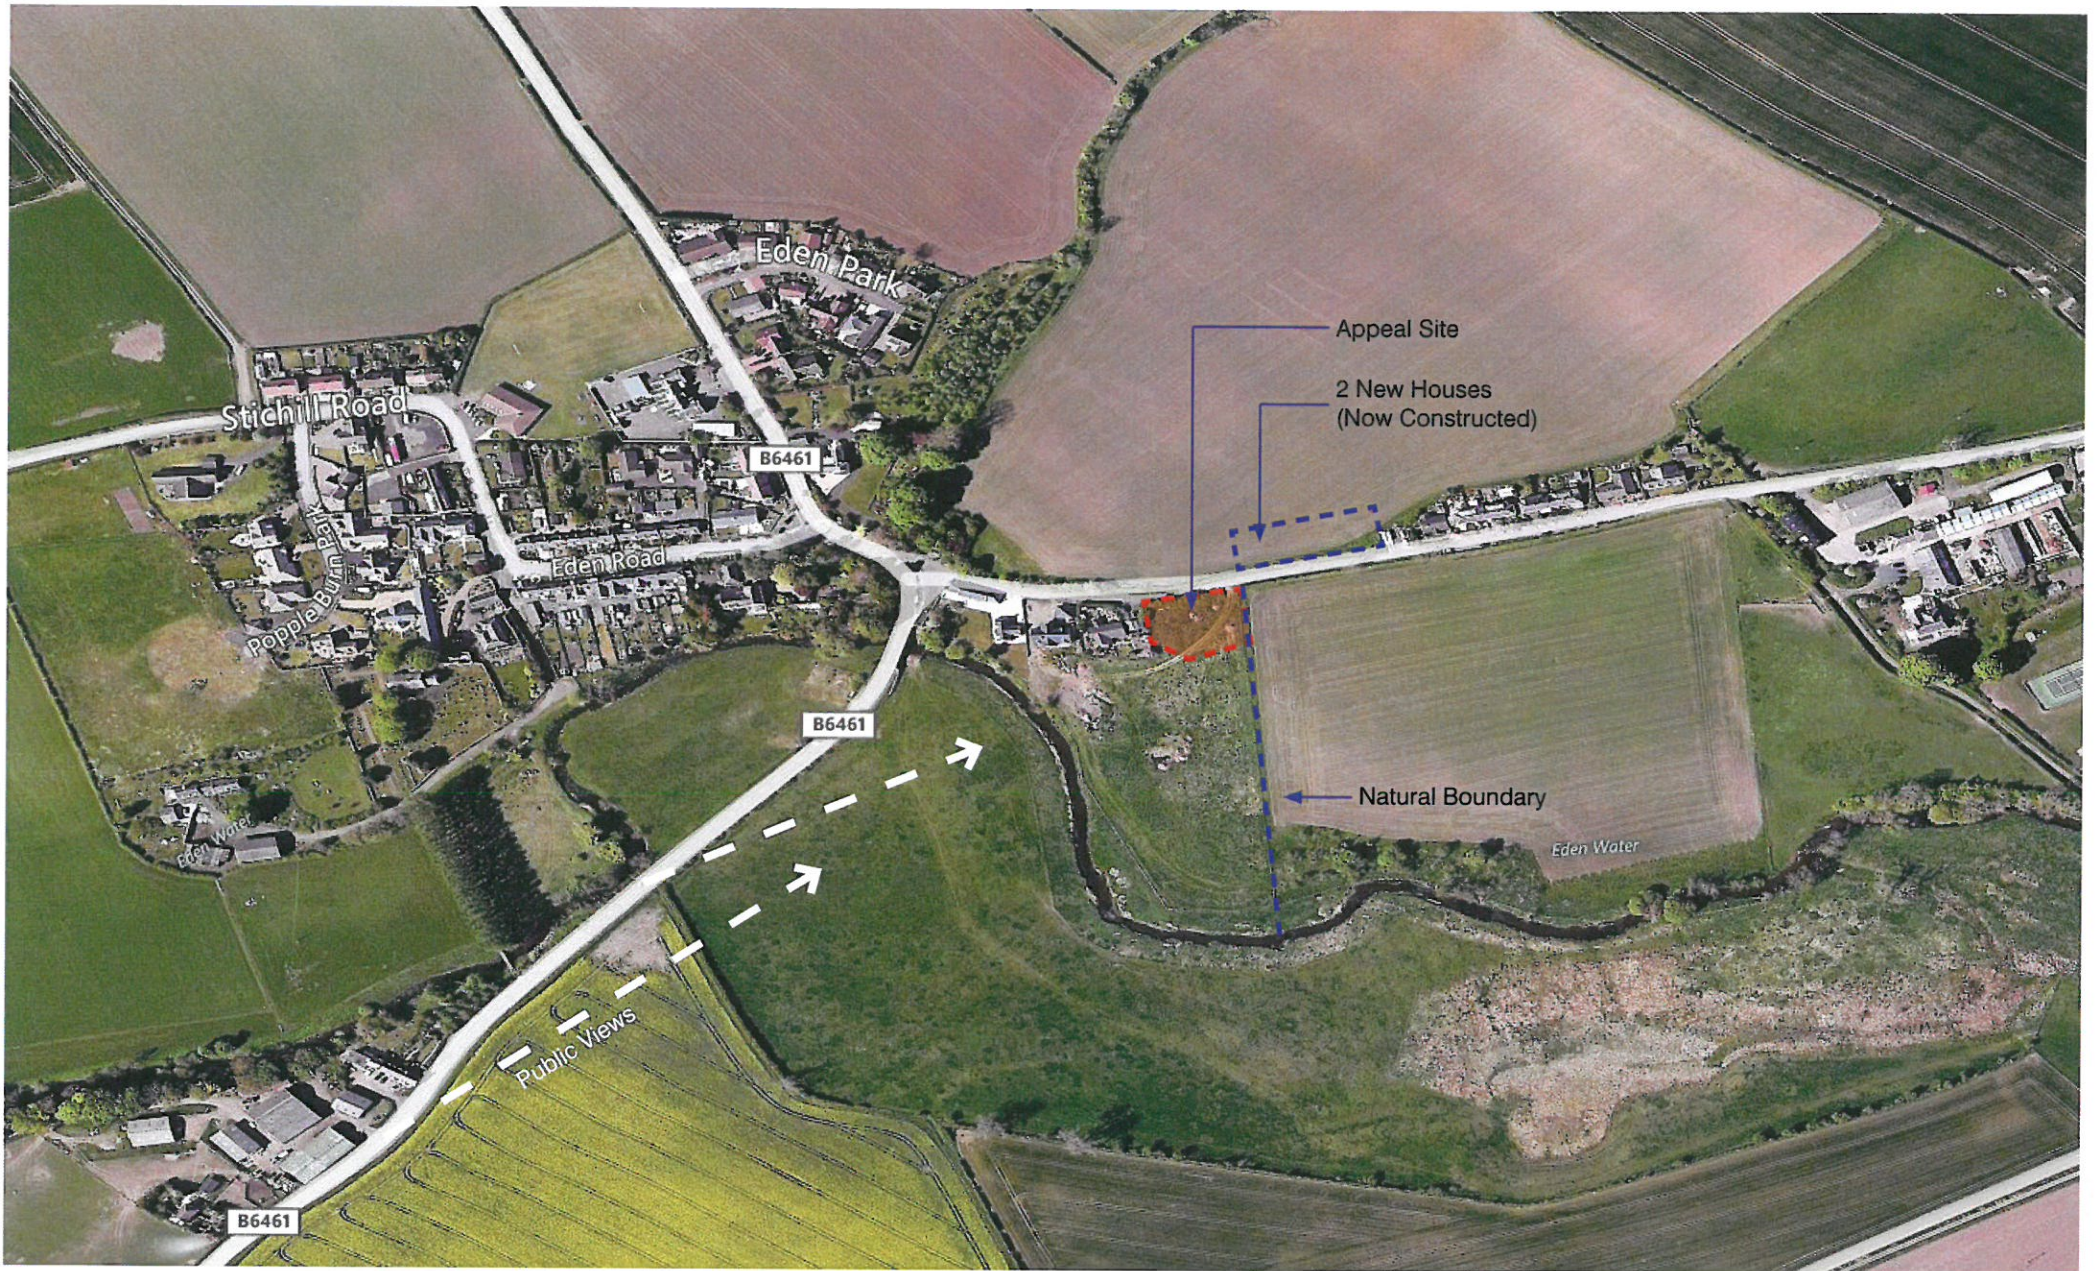

**HEDGEROW AND TREE PLANTING:**  
New 1.5 - 2.0m high hedges to be planted within proposed building plot using mixed rural species to Eastern boundary of site.  
New 1.5 - 2.0m high hedges to be planted within proposed building plot using mixed rural species to Eastern boundary of site.  
New 1.5 - 2.0m high hedges to be planted within proposed building plot using mixed rural species to Eastern boundary of site.  
New 1.5 - 2.0m high hedges to be planted within proposed building plot using mixed rural species to Eastern boundary of site.

**Proposed Building Plot**  
Land East of Keleden  
Ednam

Site  
**Location Plan**

Scale	Size	Date	Drawn	Checked
1:500	A1	MAY 2016	PG	

**ATKEN TURNBULL ARCHITECTS**  
9 Bridge Place  
Galastris  
TD1 1SN  
01896 752760  
enquiries@atken-turnbull.co.uk  
www.atken-turnbull.co.uk  
Also at Dumfries & Edinburgh

Project no.	AT2748	Drawing no.	PP-01
-------------	--------	-------------	-------

Public View looking North  
(Prior to neighbouring housing being constructed)

Public View looking North  
(Post neighbouring housing being constructed)

New Boundary Planting Since Last Application

View to access site from B6461

Boundary planting to southern edge  
(Leylandii Conifers)

Boundary planting to eastern edge  
(Crataegus Monogyna - Hawthorn; Corylus Avellana -  
Common hazel)